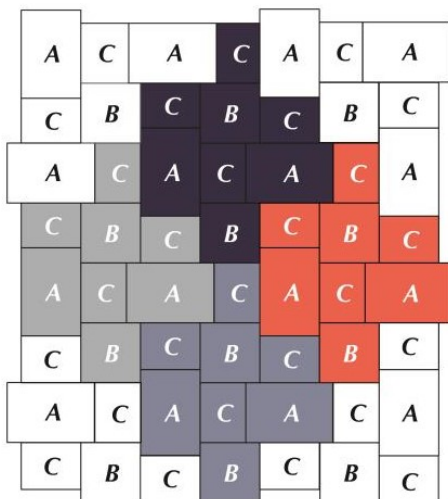

Travertine French Pattern 12mm Thick

* Installation Guide Next Page

Travertine French Pattern

Color	Finish	Dimension(mm)	UoM	kg/UoM	UoM/pallet	kg/pallet	Note
Beige	Tumbled & Unfilled	610x406 / 406x406 / 406x203 / 203x203 x12	m2	32	38.64	1236	Sold by set, 0.744m2/set Installation guide available

UoM: Units of Measurements
All price including GST

Patterns Installation Guide

* All While Stock Last items can be specially ordered, lead time 8-10 weeks.

Ashlar Pattern 900 Series 20mm Thick

Paver Size:

- A: 595X595mm 3pcs/set
- B: 895x595mm 2pcs/set
- C: 595x295mm 2pcs/set
- D: 295x295mm 4pcs/set

3.18 m2/ set

Antline French Pattern 20mm Thick

Paver Size:

- A: 600x400x20mm 2pcs/set
- B: 400x400x20mm 2pcs/set
- C: 400x300x20mm 4pcs/set

1.28 m2/ set

Travertine French Pattern 12mm Thick

Paver Sizes:

- A: 610x406x12mm 1pc/set
- B: 406x406x12mm 2pcs/set
- C: 203x203x12mm 1pc/set
- D: 203x203x12mm 2pcs/set

0.744 m2/ set